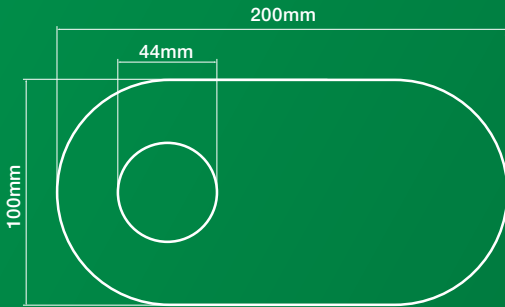

HOLMAN

NOW
AVAILABLE

PLUMBING

PVC STICK-ON COVER PLATE

- ✓ EASY INSTALLATION
- ✓ PEEL AND STICK DESIGN
- ✓ IDEAL FOR CONCEALING DRILLING MISTAKES
- ✓ AVAILABLE IN WHITE

40mm

PVCSOP40
PACK QTY:10

50mm