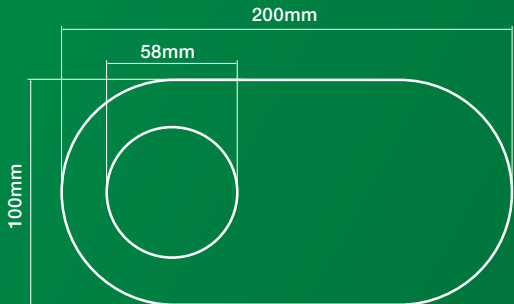

50mm

PVCSOP50
PACK QTY:10